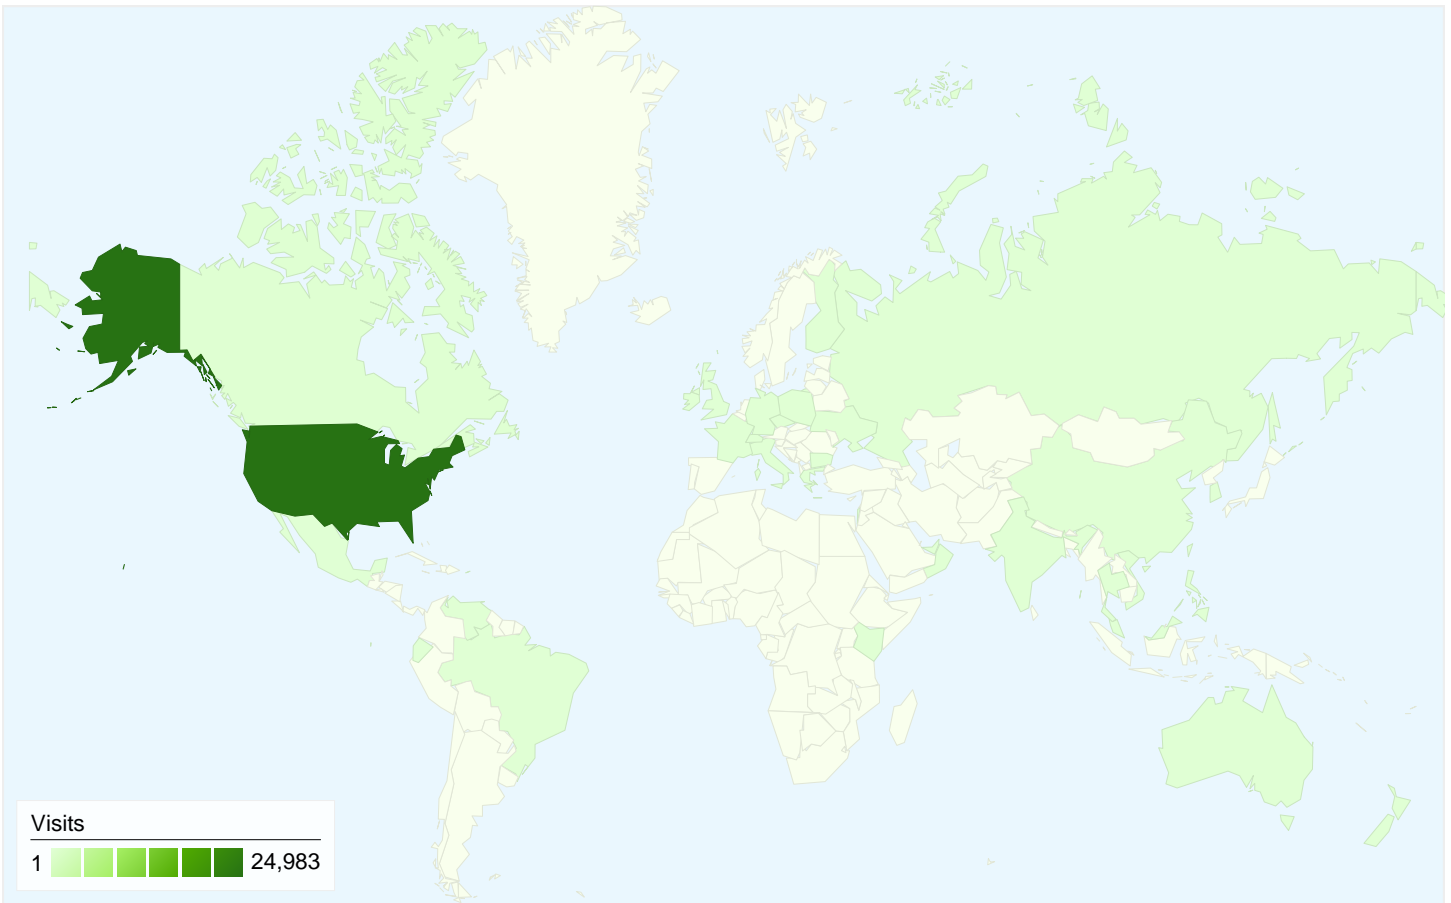

All traffic sources sent a total of 25,241 visits

-  40.19% Direct Traffic
-  18.00% Referring Sites
-  41.81% Search Engines

- Search Engines
10,553.00 (41.81%)
- Direct Traffic
10,145.00 (40.19%)
- Referring Sites
4,543.00 (18.00%)

14,430 people visited this site

25,241 Visits

14,430 Absolute Unique Visitors

281,600 Pageviews

11.16 Average Pageviews

00:04:34 Time on Site

24.32% Bounce Rate

44.48% New Visits

25,241 visits came from 36 countries/territories

Site Usage

Country/Territory	Visits	Pages/Visit	Avg. Time on Site	% New Visits	Bounce Rate
Visits 25,241 % of Site Total: 100.00%	Pages/Visit 11.16 Site Avg: 11.16 (0.00%)	Avg. Time on Site 00:04:34 Site Avg: 00:04:34 (0.00%)	% New Visits 44.56% Site Avg: 44.48% (0.20%)	Bounce Rate 24.32% Site Avg: 24.32% (0.00%)	
United States	24,983	11.20	00:04:35	44.34%	24.15%
Canada	153	7.95	00:03:37	56.86%	33.99%
China	11	6.09	00:03:35	54.55%	54.55%
United Kingdom	10	8.10	00:02:52	70.00%	30.00%
Ecuador	9	6.78	00:03:15	55.56%	22.22%
India	8	5.62	00:07:41	87.50%	37.50%
Mexico	7	1.00	00:00:00	100.00%	100.00%
Australia	6	1.50	00:00:07	100.00%	66.67%
Germany	5	3.40	00:00:49	100.00%	40.00%