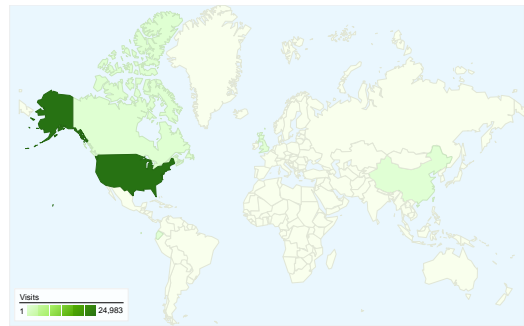

Map Overlay